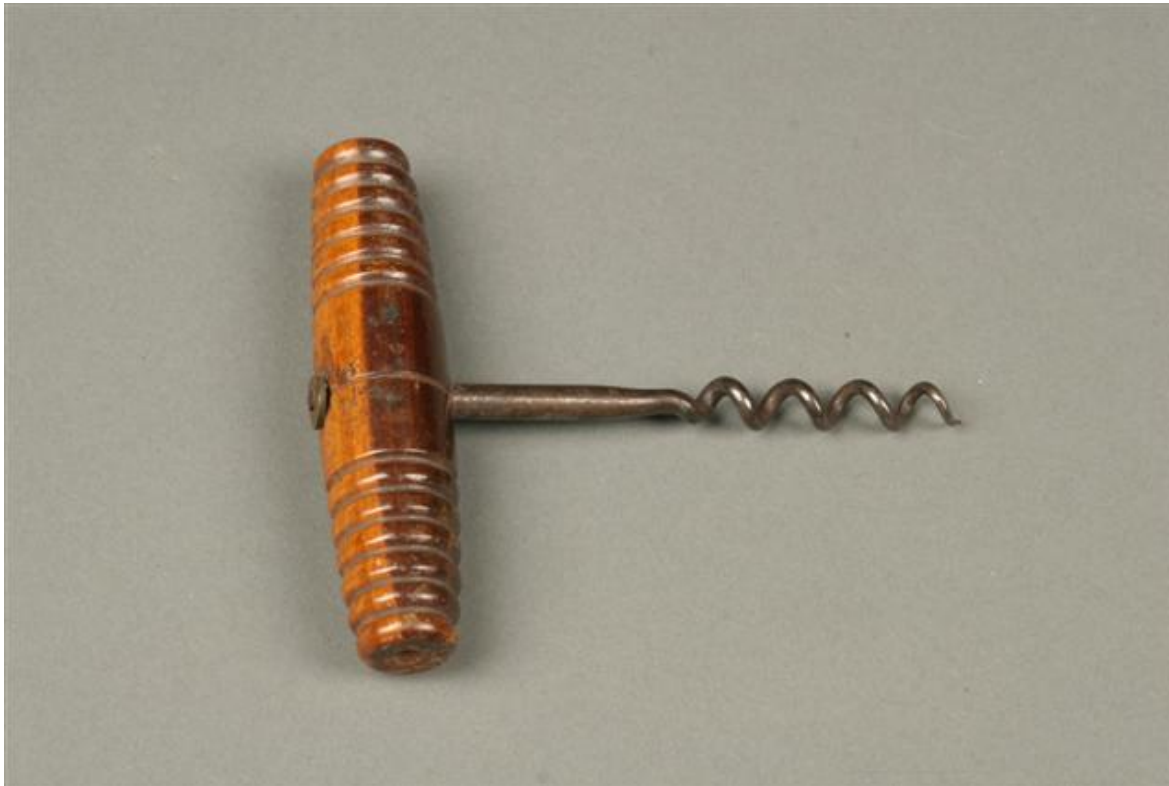

English, Ligum rite handle, corkscrew, circa 1880

Category
[All Indoor
Accessories.](#)

Circa:
C1880

**Inventory
Number:**
A1083

Dimensions:
4.5 (h) x 1 (d) x 3.5
(w)

Price :
\$250.00

Please Visit a Selection of Our
Inventory Online
www.beauchampantiques.com