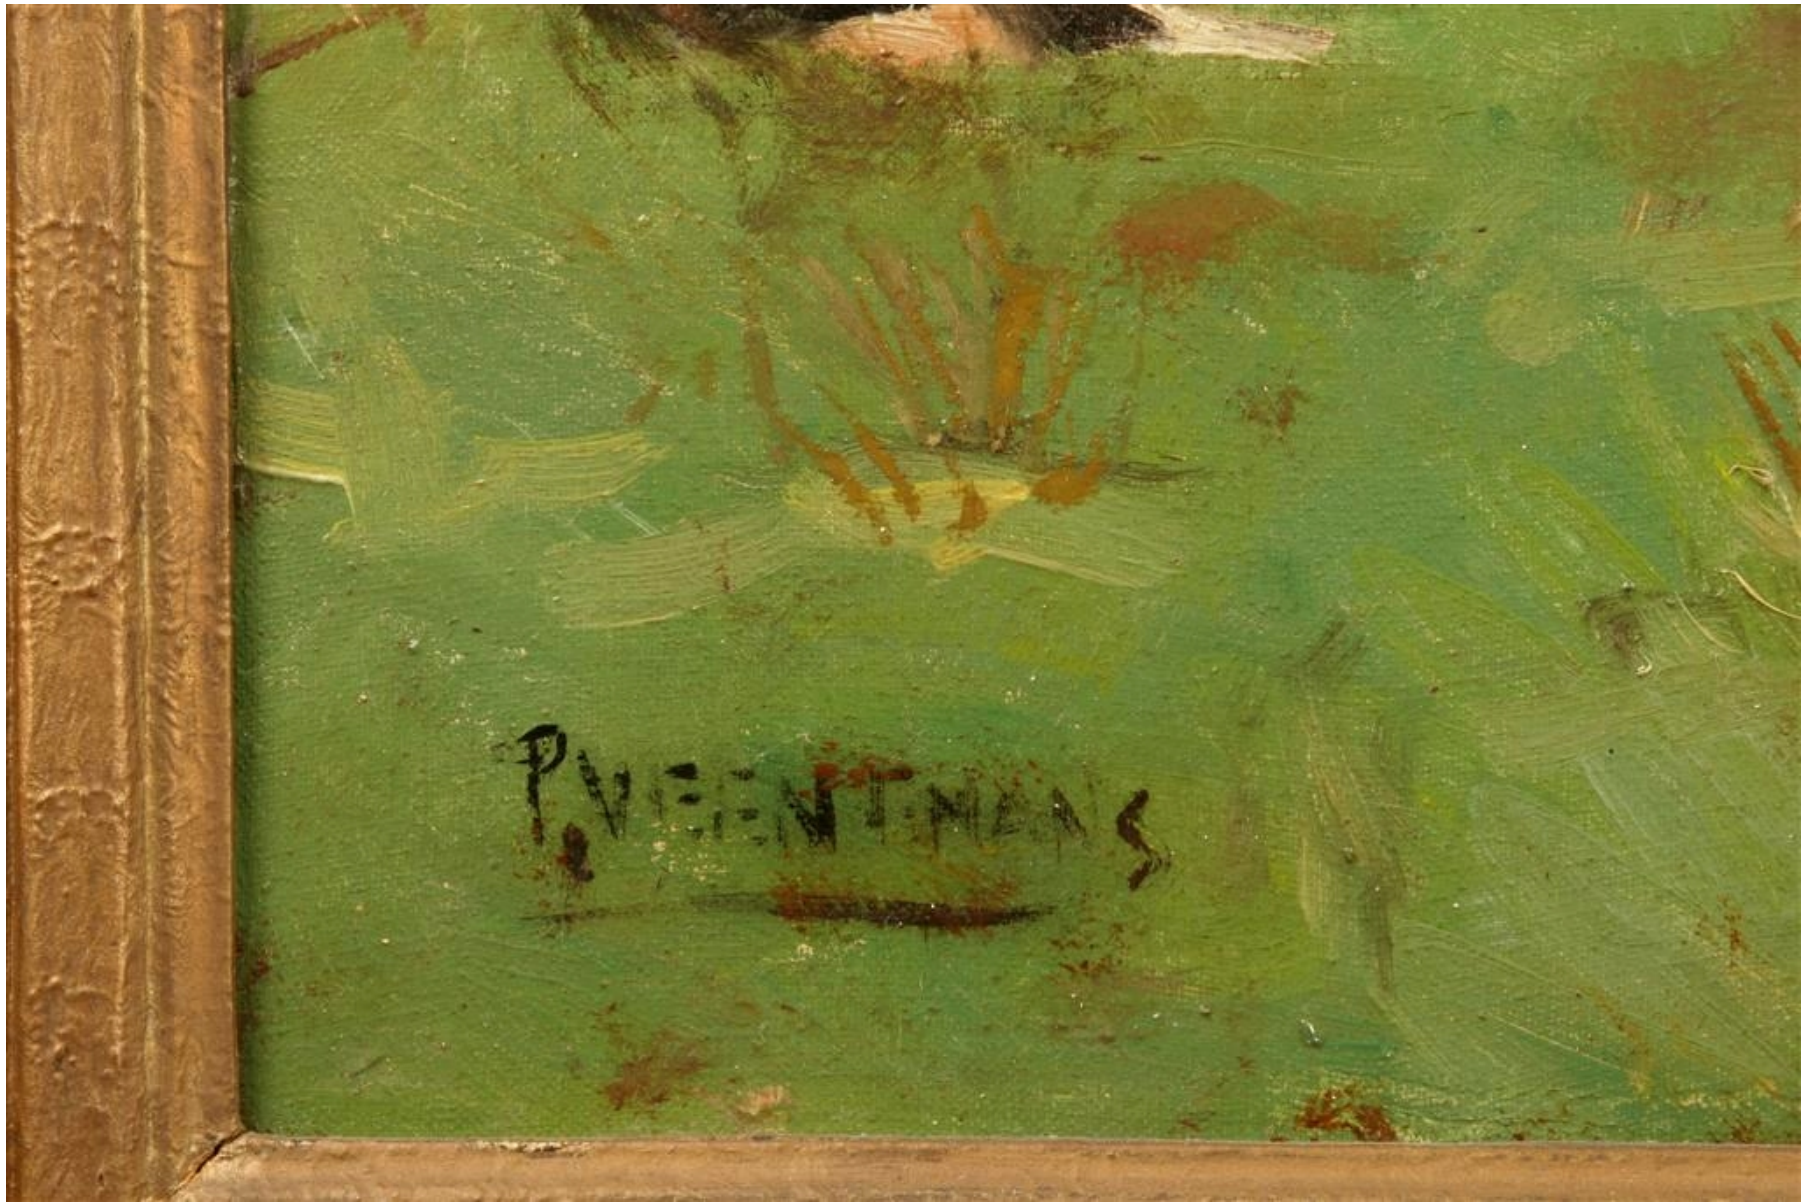

Flemish pastoral cow painting signed on lower left Veentmans, circa 1880.

Category
[Paintings.](#)

Circa:
1880

Inventory Number:
A3233

Dimensions:
28 (h) x 0 (d) x 36 (w)

Price :
\$2,950.00

Please Visit a Selection of Our Inventory Online
www.beauchampantiques.com