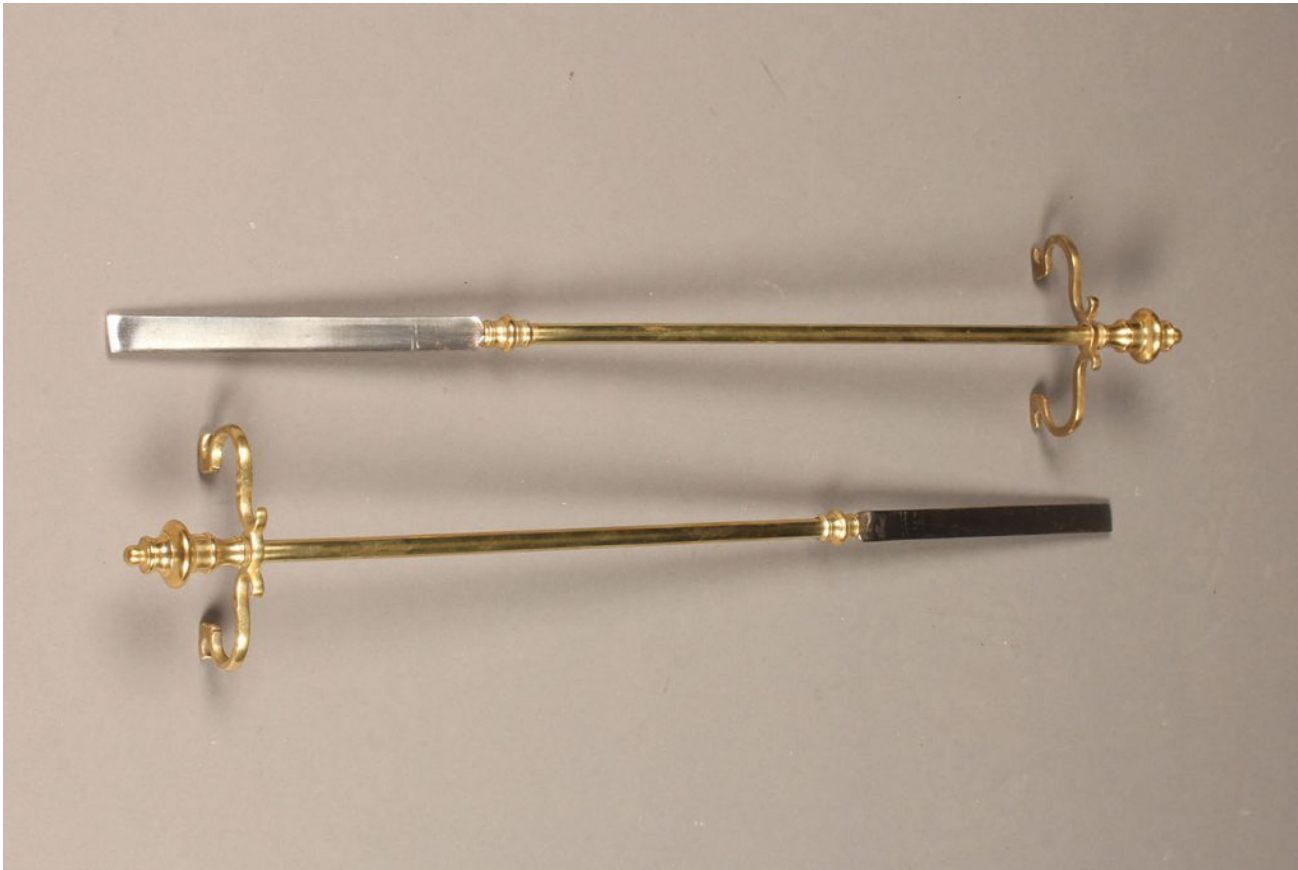

Brass and iron coal fireplace tools?

Category
[Copper and Brass,](#)
[Miscellaneous.](#)

Circa:

**Inventory
Number:**
A5815

Dimensions:
3 (h) x 31 (d) x 5
(w)

Price :
\$125.00

Please Visit a Selection of Our
Inventory Online
www.beauchampantiques.com