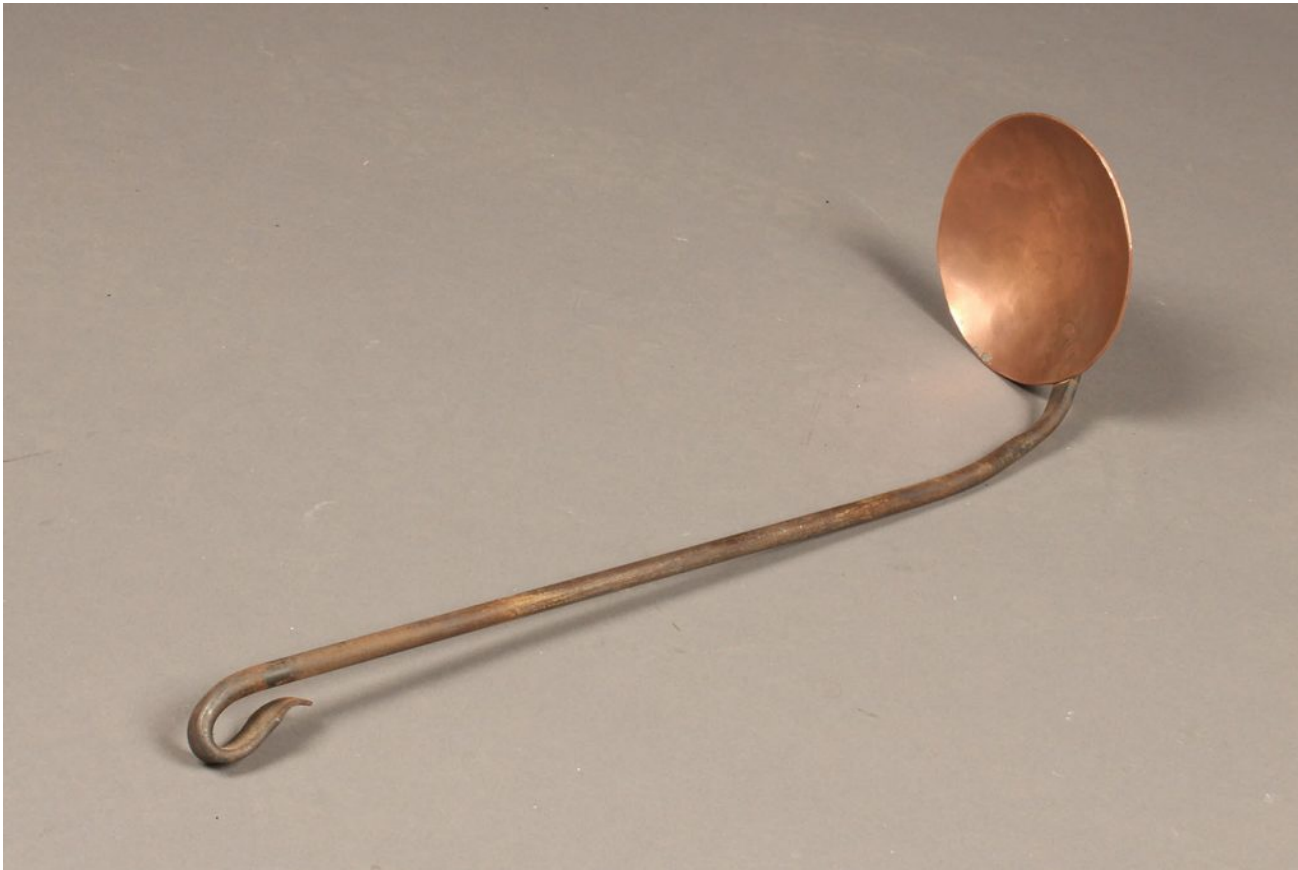

**Mid 19th century copper and iron shallow dipper.**

**Category**  
[Copper and Brass.](#)

**Circa:**  
1850

**Inventory  
Number:**  
A5814

**Dimensions:**  
9 (h) x 20 (d) x 5  
(w)

**Price :**  
\$75.00

Please Visit a Selection of Our  
Inventory Online  
[www.beauchampantiques.com](http://www.beauchampantiques.com)

Mid 19th century copper and iron shallow dipper

Mid 19th century copper and iron shallow dipper