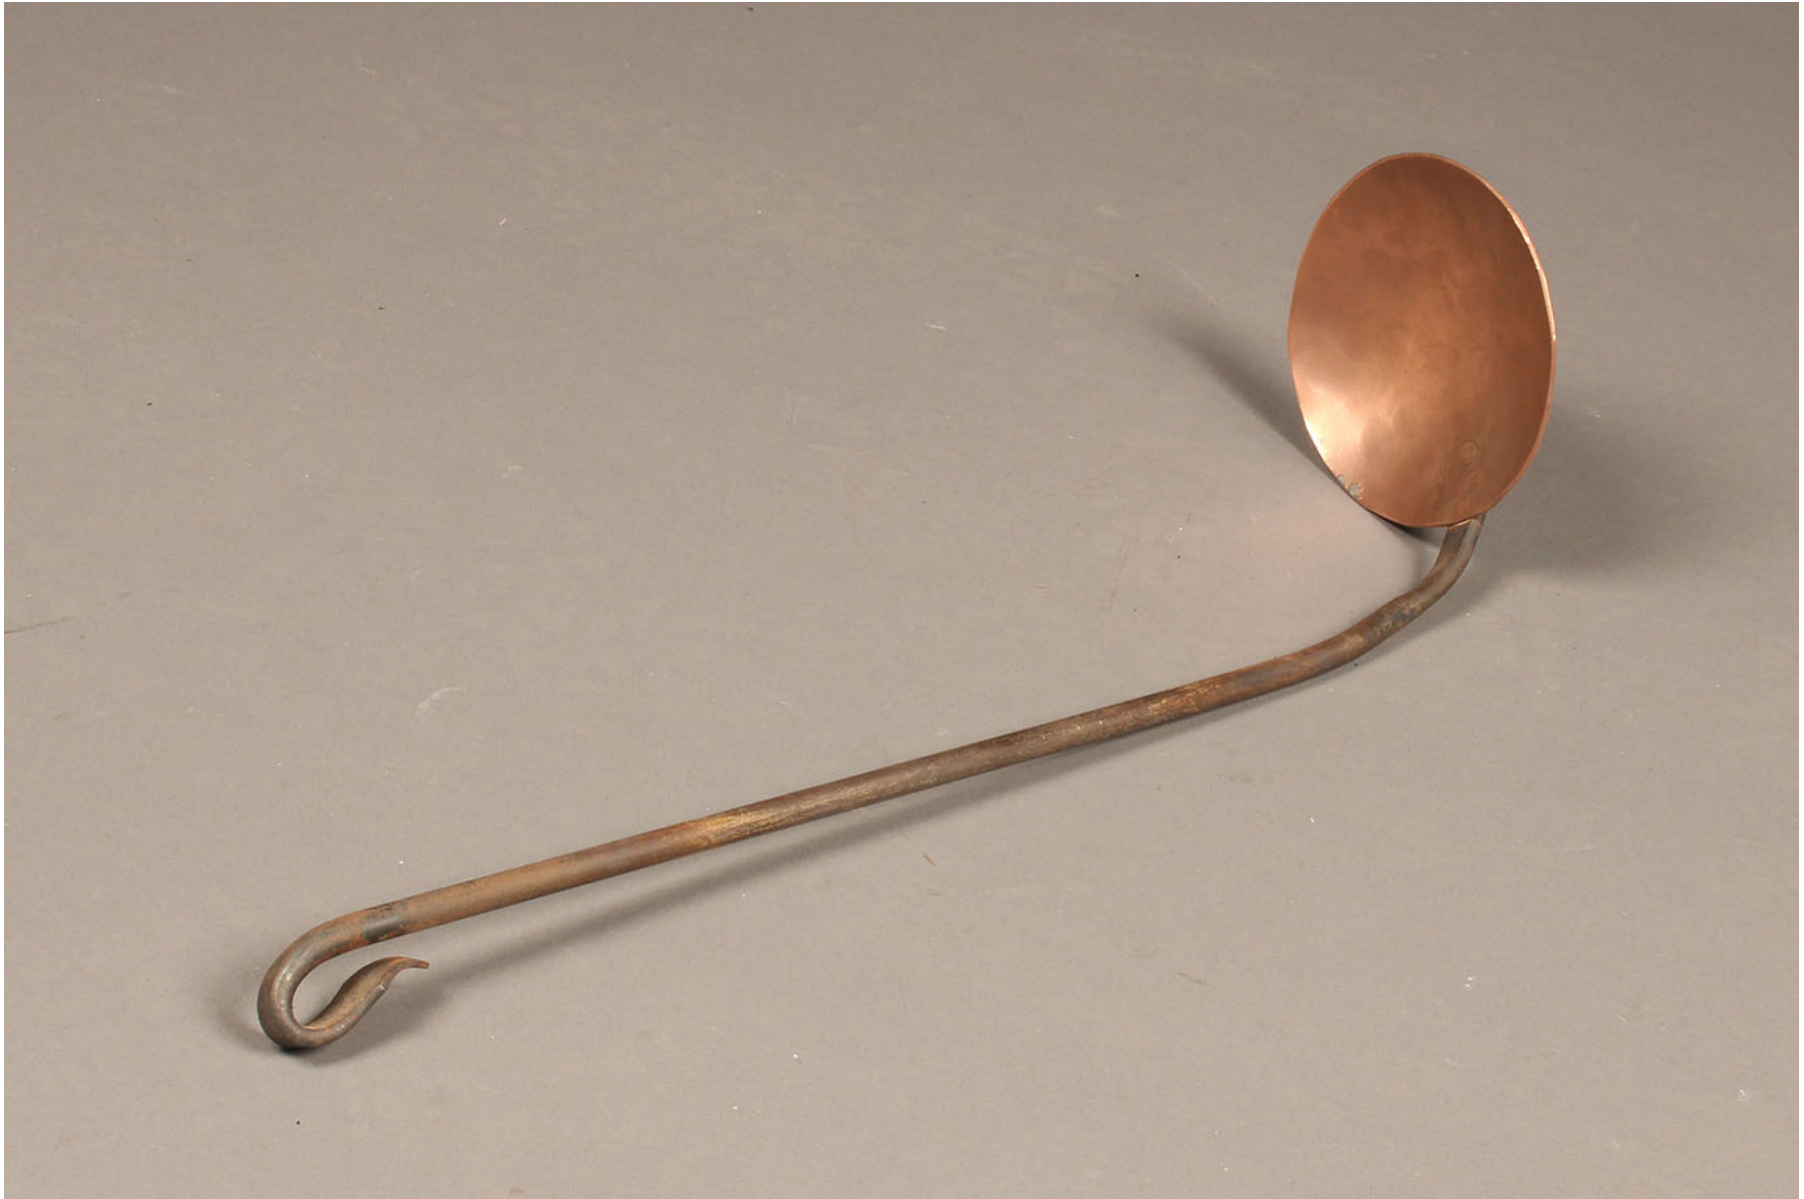

**Mid 19th century copper and iron shallow dipper.**

**Category**  
[Copper and Brass.](#)

**Circa:**  
1850

**Inventory  
Number:**  
A5814

**Dimensions:**  
9 (h) x 20 (d) x 5  
(w)

**Price :**  
\$75.00

Please Visit a Selection of Our  
Inventory Online  
[www.beauchampantiques.com](http://www.beauchampantiques.com)

Mid 19th century copper and iron shallow dipper

Mid 19th century copper and iron shallow dipper