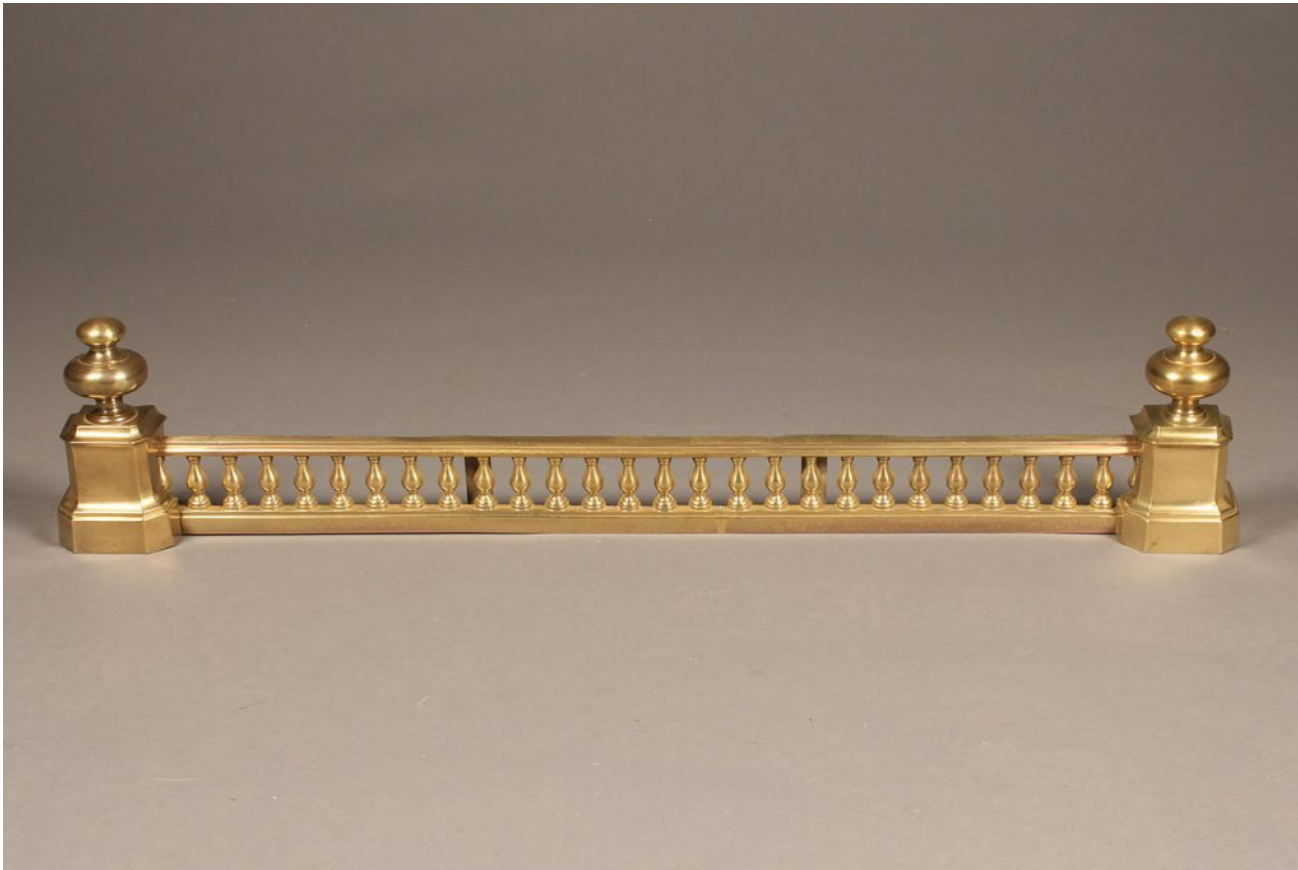

**English brass fireplace fender.**

**Category**  
[Miscellaneous.](#)

**Circa:**  
1890

**Inventory**  
**Number:**  
A5824

**Dimensions:**  
38.5 (h) x 3 (d) x  
7.5 (w)

**Price :**  
\$175.00

Please Visit a Selection of Our  
Inventory Online  
[www.beauchampantiques.com](http://www.beauchampantiques.com)

Late 19th century English fireplace fender in solid brass

Late 19th century English fireplace fender in solid brass

Late 19th century English fireplace fender in solid brass