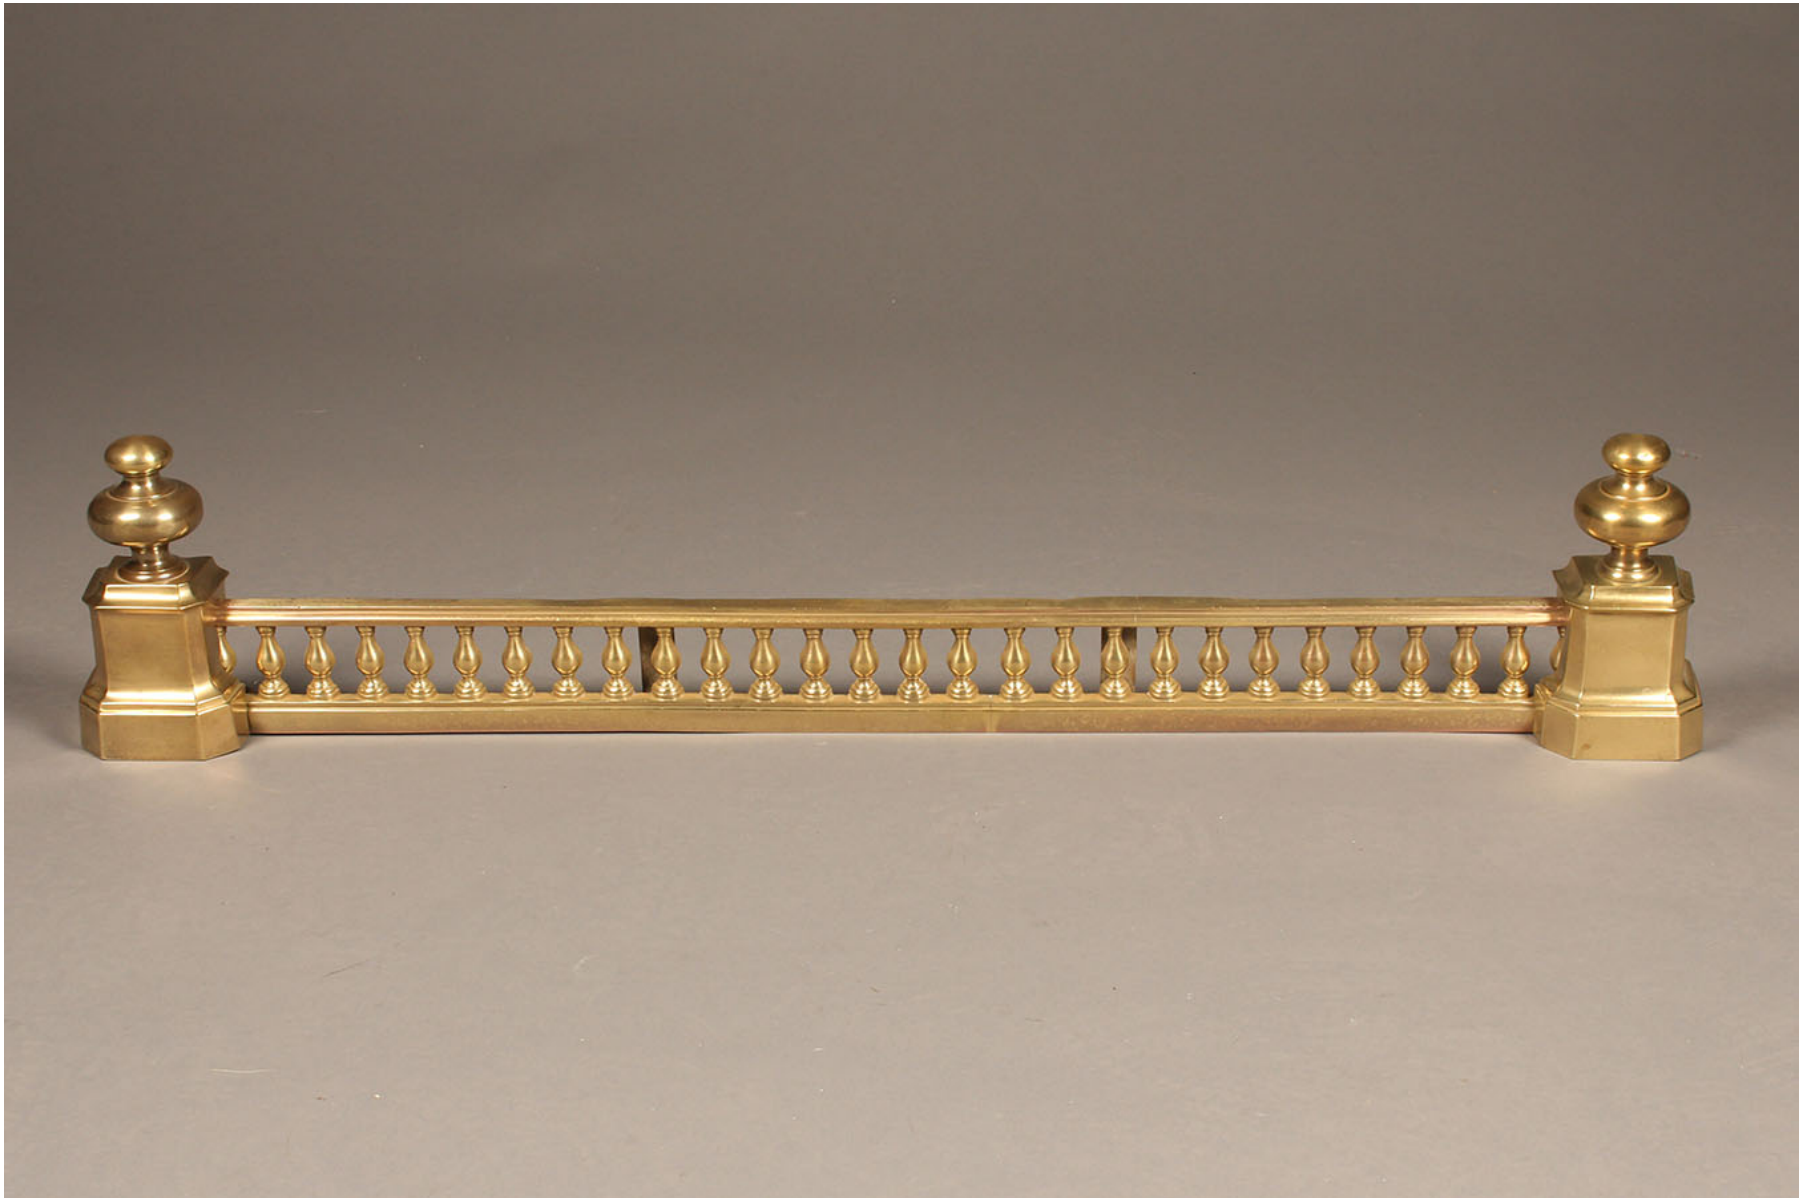

**English brass fireplace fender.**

**Category**  
[Miscellaneous.](#)

**Circa:**  
1890

**Inventory**  
**Number:**  
A5824

**Dimensions:**  
38.5 (h) x 3 (d) x  
7.5 (w)

**Price :**  
\$175.00

Please Visit a Selection of Our  
Inventory Online  
[www.beauchampantiques.com](http://www.beauchampantiques.com)

Late 19th century English fireplace fender in solid brass

Late 19th century English fireplace fender in solid brass

Late 19th century English fireplace fender in solid brass