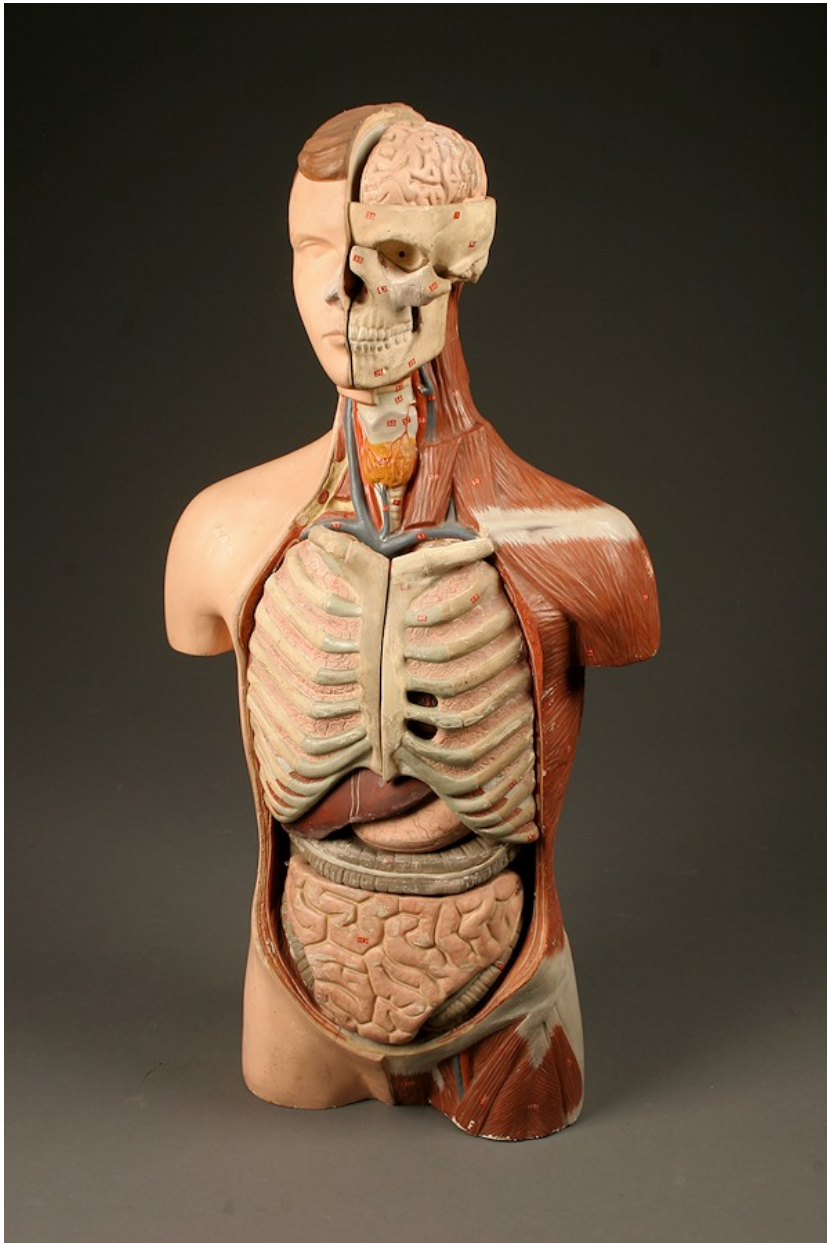

**French medical model with removable organs used as a teaching aid, circa 1930's**

**Category**  
[All Indoor Accessories.](#)

**Circa:**  
1930's

**Inventory Number:**  
A4692

**Dimensions:**  
34.5 (h) x 10 (d) x 17 (w)