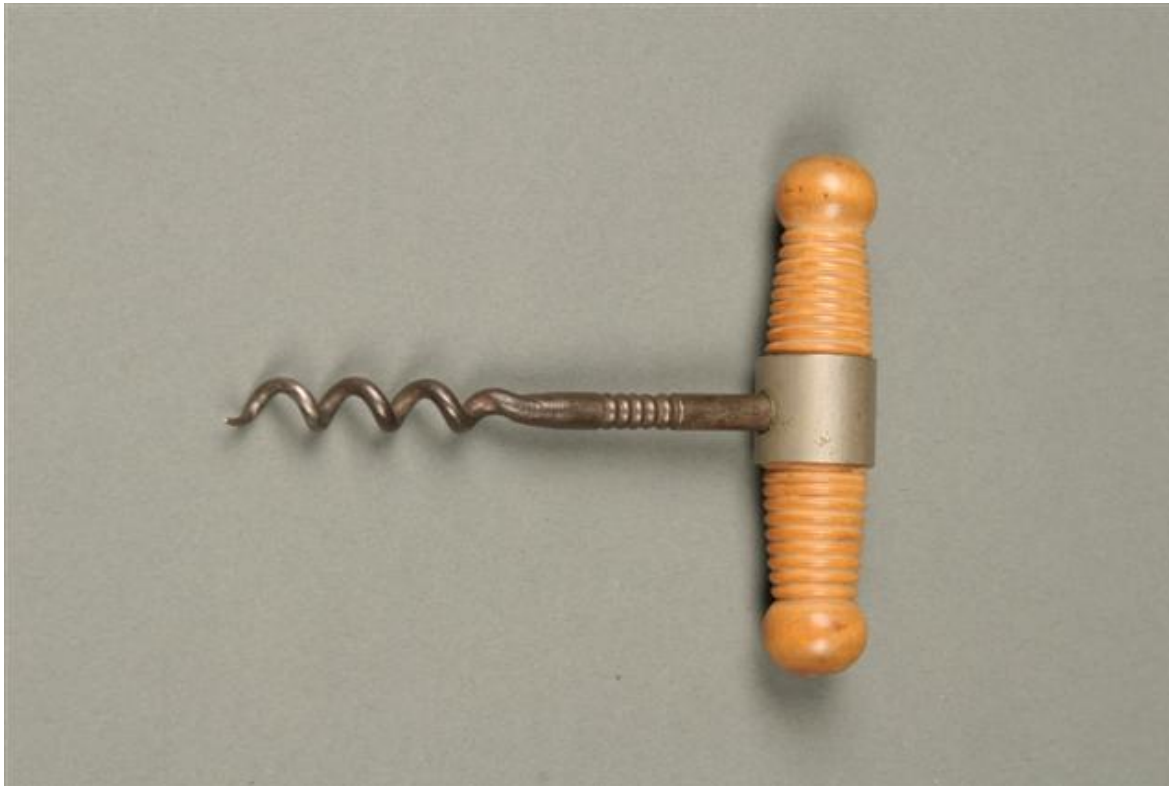

French Box wood finely turned handle, circa 1920

Category
[All Indoor
Accessories.](#)

Circa:
1920

**Inventory
Number:**
A1082

Dimensions:
0 (h) x 0 (d) x 0 (w)

Price :
\$160.00

Please Visit a Selection of Our
Inventory Online
www.beauchampantiques.com