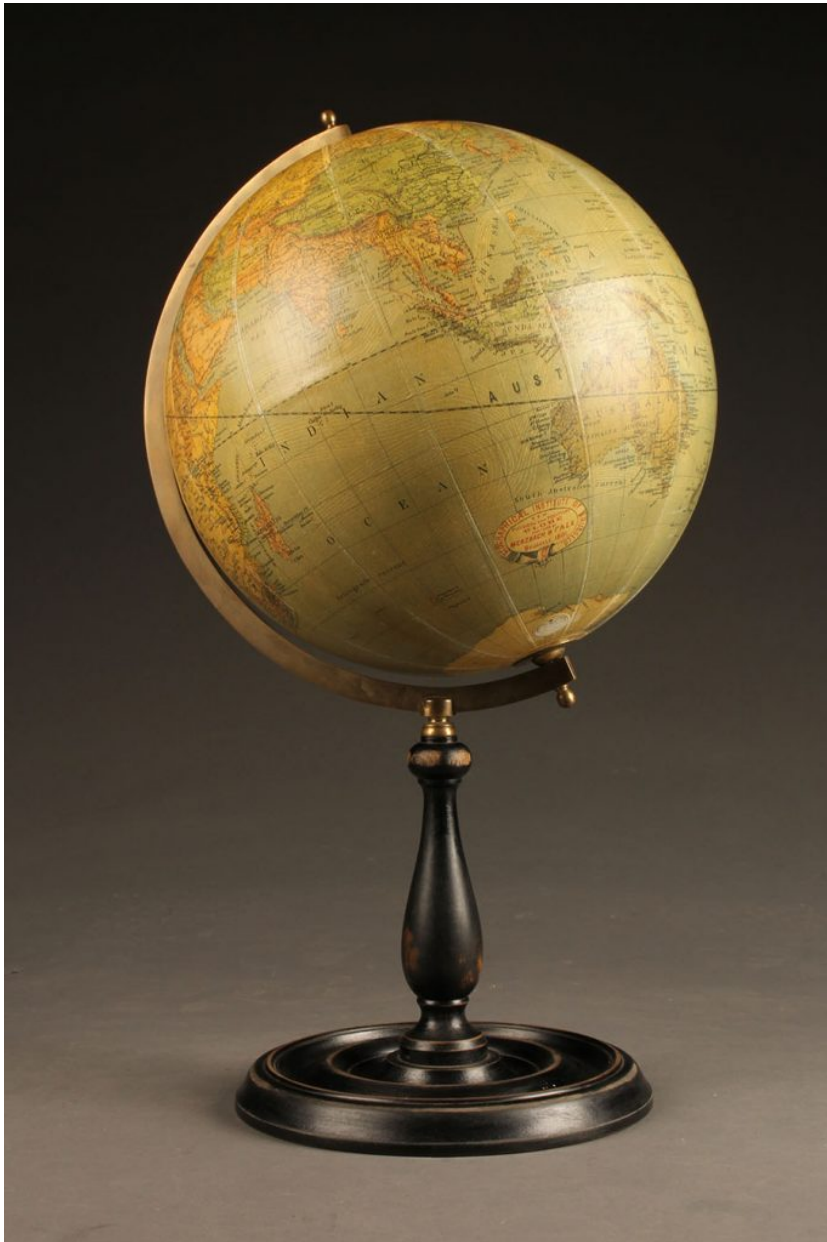

English globe signed Thomas Greaves, London.

Category
[All Indoor Accessories.](#)

Circa:
1900

Inventory Number:
A5731

Dimensions:
21 (h) x 12 (d) x 12 (w)

Price :
\$985.00

Please Visit a Selection of Our Inventory Online
www.beauchampantiques.com

Early 20th century globe signed Thomas Greaves London, circa 1900.

Early 20th century globe signed Thomas Greaves London, circa 1900.

Early 20th century globe signed Thomas Greaves London, circa 1900.

Early 20th century globe signed Thomas Greaves London, circa 1900.