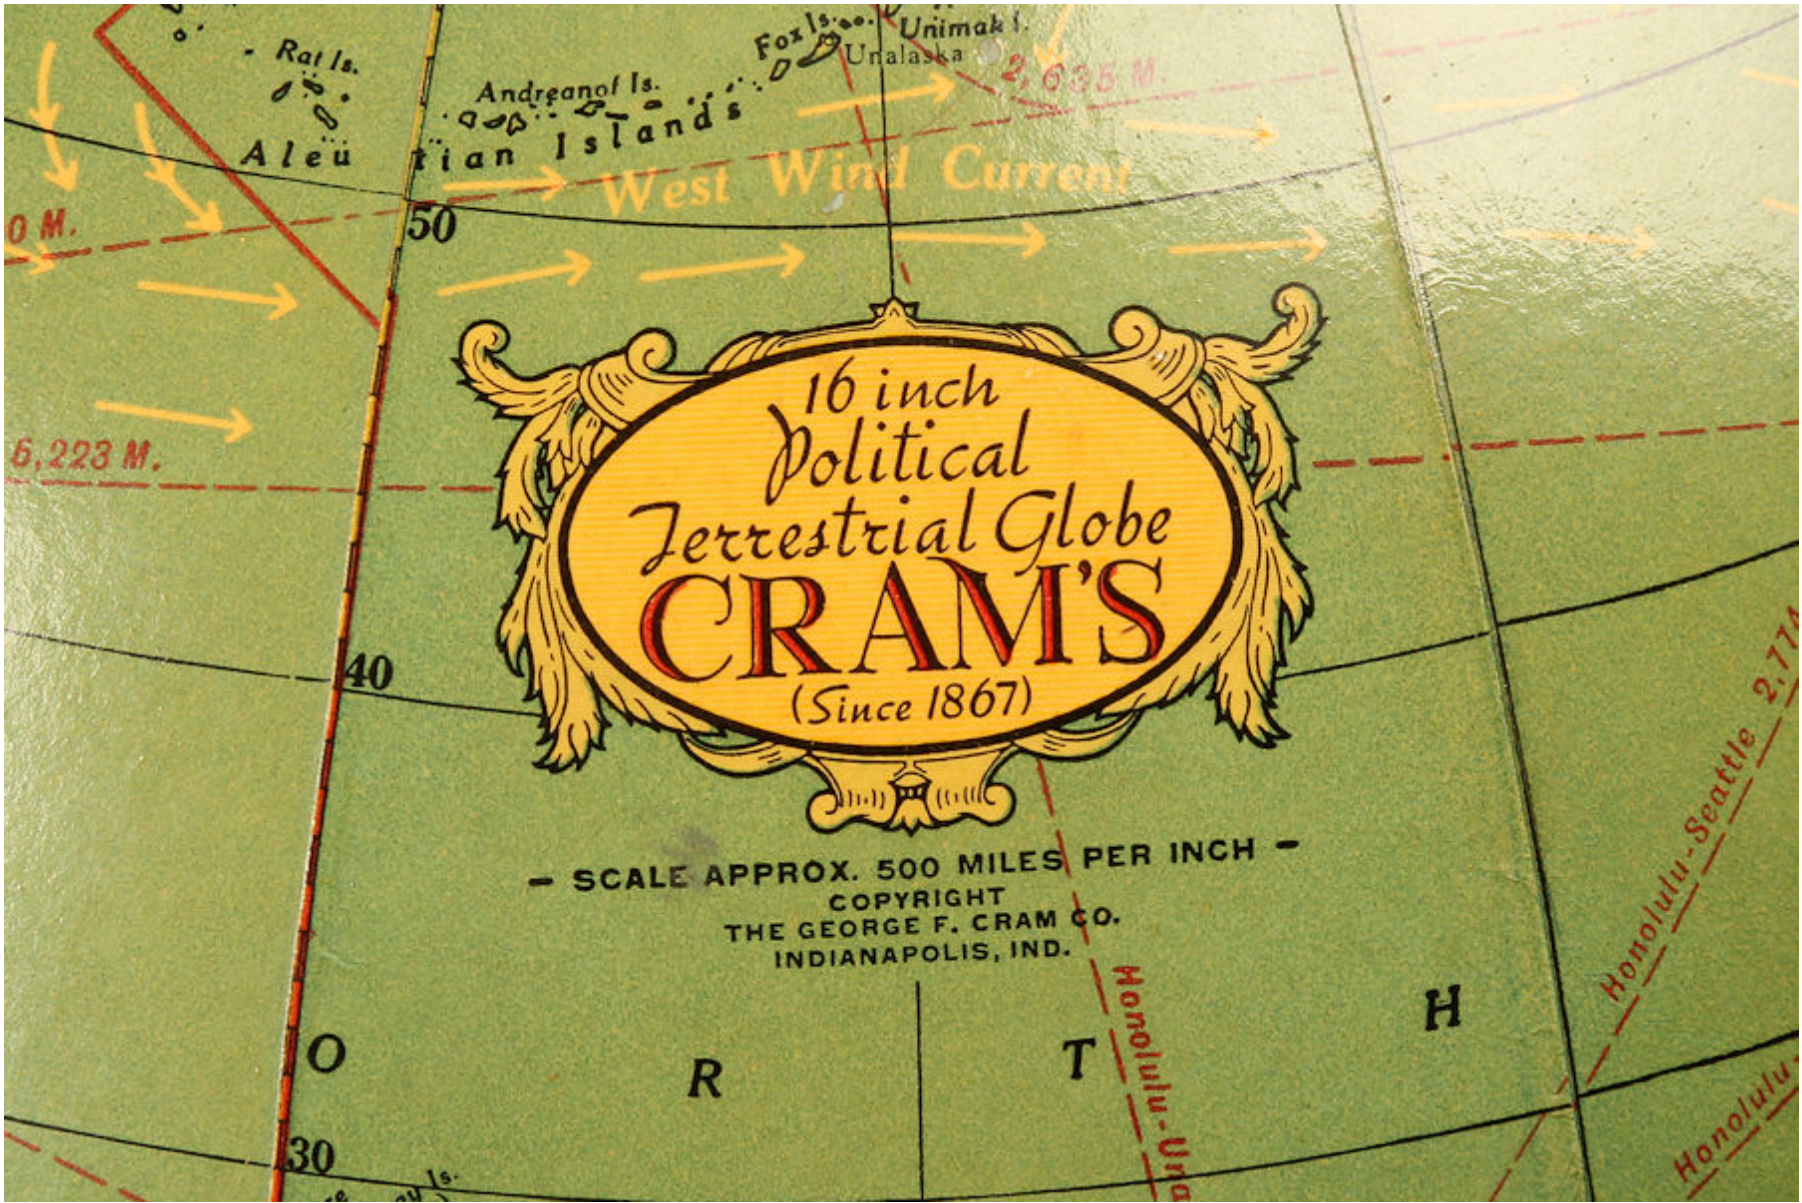

16" Cram globe made in Indianapolis.

Category
[All Indoor Accessories.](#)

Circa:
-

Inventory Number:
A4955

Dimensions:
24 (h) x 0 (d) x 21 (w)

Price :
\$1,950.00

Please Visit a Selection of Our Inventory Online
www.beauchampantiques.com

DE LUXE
POLITICAL TERRESTRIAL GLOBE
-16 INCH-

NATURAL SCALE 1 = 31,680,000
One Inch = approx. 500 Statute Miles

69.17 mi. Length of a degree of longitude, shown
at each 10 degrees of latitude on meridian 30 w.