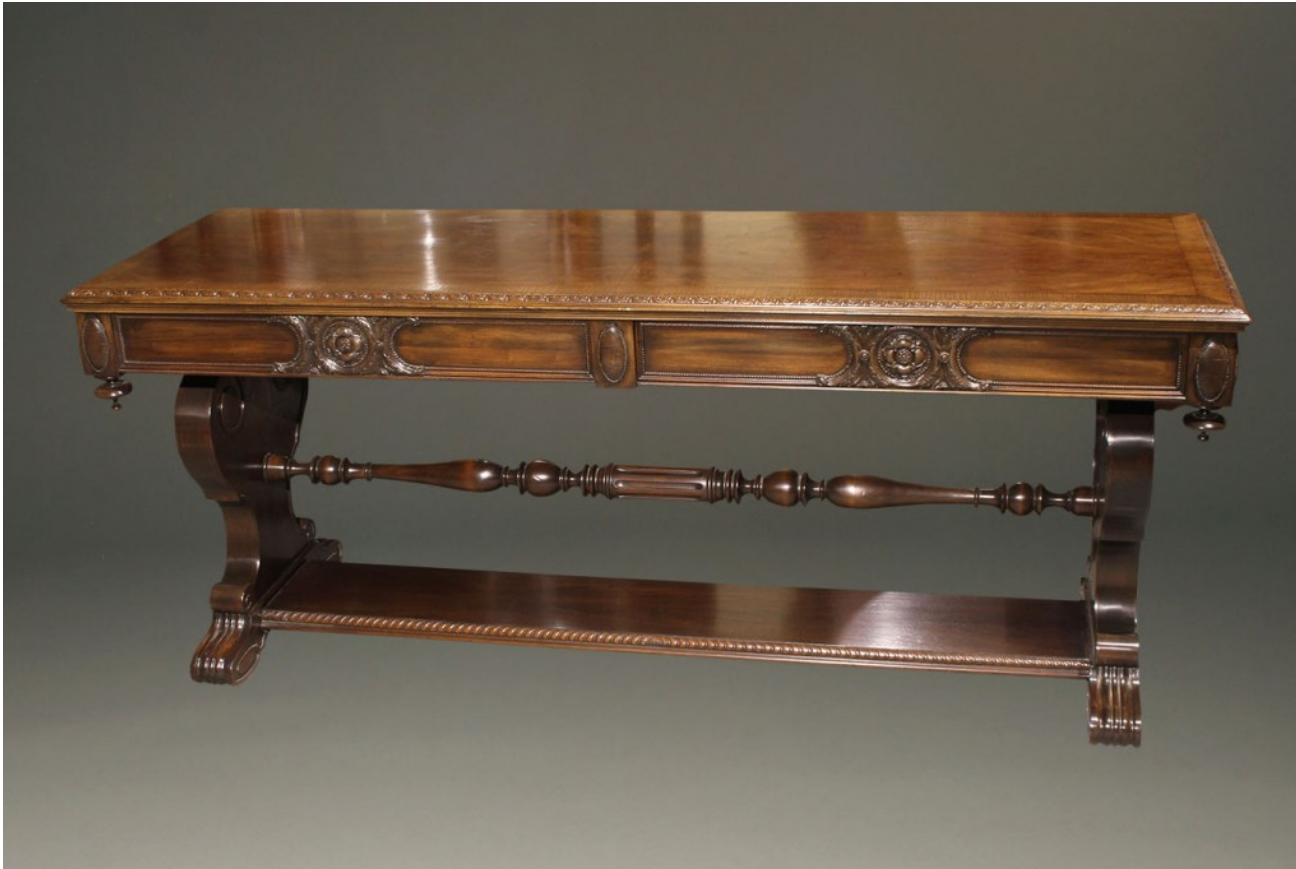

This is a nicely detailed antique walnut library or refractory table from the early 1900's. The top of the table is of a beautifully patterned walnut grain surrounded by a wide walnut banding. beneath the top is a very detailed apron featuring four downward hanging finials in each corner. The table top is being supported by two large legs connected by a broad stretcher and a exquisitely lathe turned rod.

Category
[Other Tables.](#)

Circa:
1900-1920

Inventory
Number:
A5595

Dimensions:
29.5 (h) x 24 (d) x
72 (w)

Price :
\$4,250.00

Please Visit a Selection of Our
Inventory Online
www.beauchampantiques.com